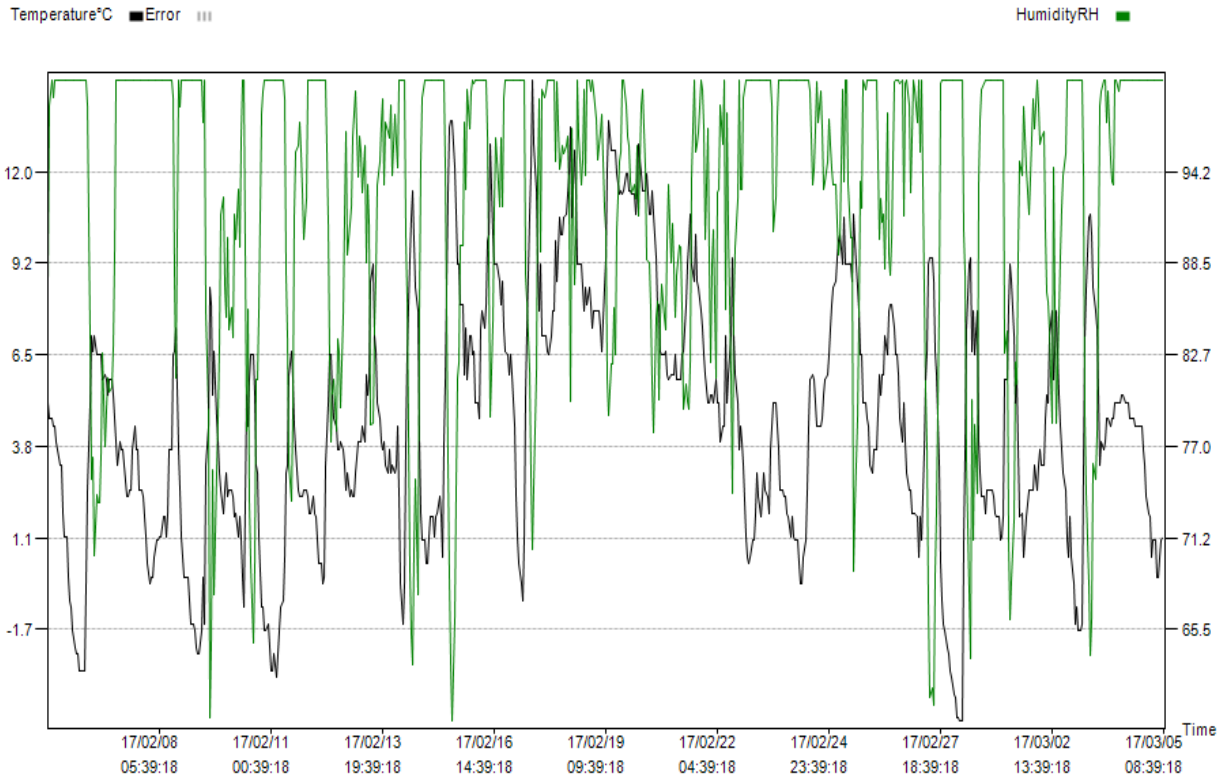

File Creat Date:17/03/05 10:20:47

GSP-6 Data Report

Device Information

Log Interval: 1H 0M 0S	Start Delay: 0.0	Start Time: 17/02/05 10:39:18
Total Space: 16000	Stop Allow: Enable	Expected Stop Time: 18/12/04 01:39:18
Temperature Type:°C	Alarm Setting: Disable	Actual Stop Time: 17/03/05 09:39:18
Voice Set:Disable	Record Mode: Max	GSP: Disable

Trip Information

Serial Number: 004
 Userinfo: GSP-6 temperature & humidity Data Logger

Logging Summary

Upper Limit: 60.0°C	Upper Limit: 90.0%RH	Recorded Count: 672
Lower Limit: -30.0°C	Lower Limit: 10.0%RH	First time: 17/02/05 10:39:18
Highest: 14.7°C	Highest: 100.0%RH	Last time: 17/03/05 09:39:18
Lowest: -4.4°C	Lowest: 59.7%RH	
Average: 4.6°C	Average: 92.8%RH	